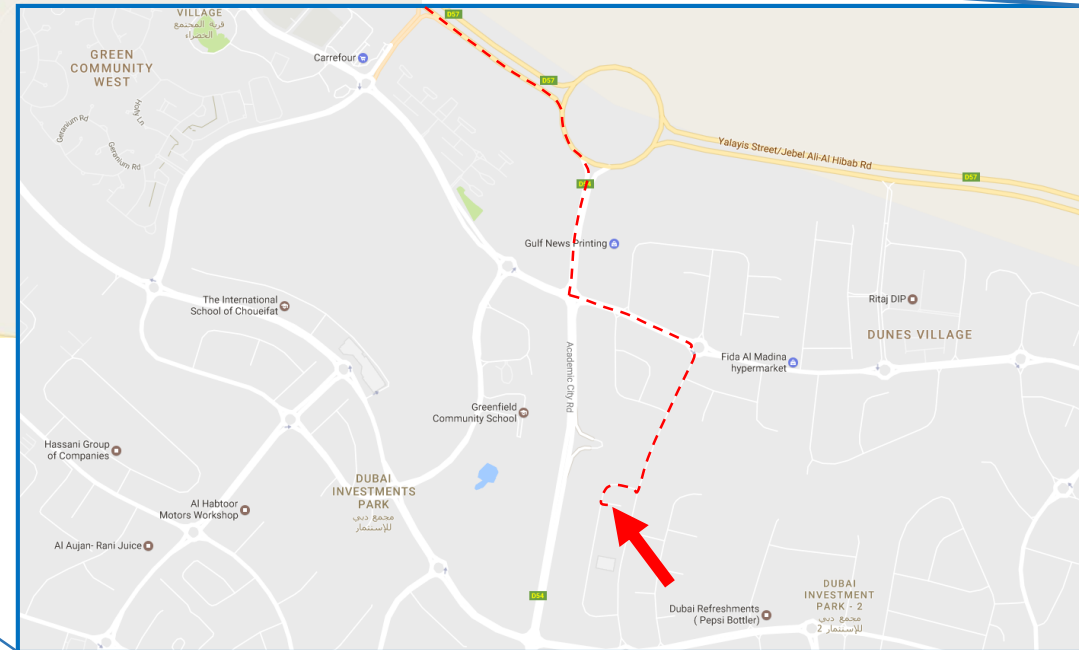

Aspire Gymnastics Dubai Investment Park (DIP) 2

Coming from E311 (Sheikh Mohamed Bin Zayed Road):
Take Al Yalaysis Road direction E611 (Emirates Road)
On Al Yalaysis Road: at the 2nd Roundabout take first right
At the 1st traffic lights turn left
At the 1st Roundabout take first right
Take the 2nd road on your right hand side
Follow the road (90° turn) and take the 1st road on your left hand side
Aspire Gymnastics is located 2nd warehouse on your right hand side