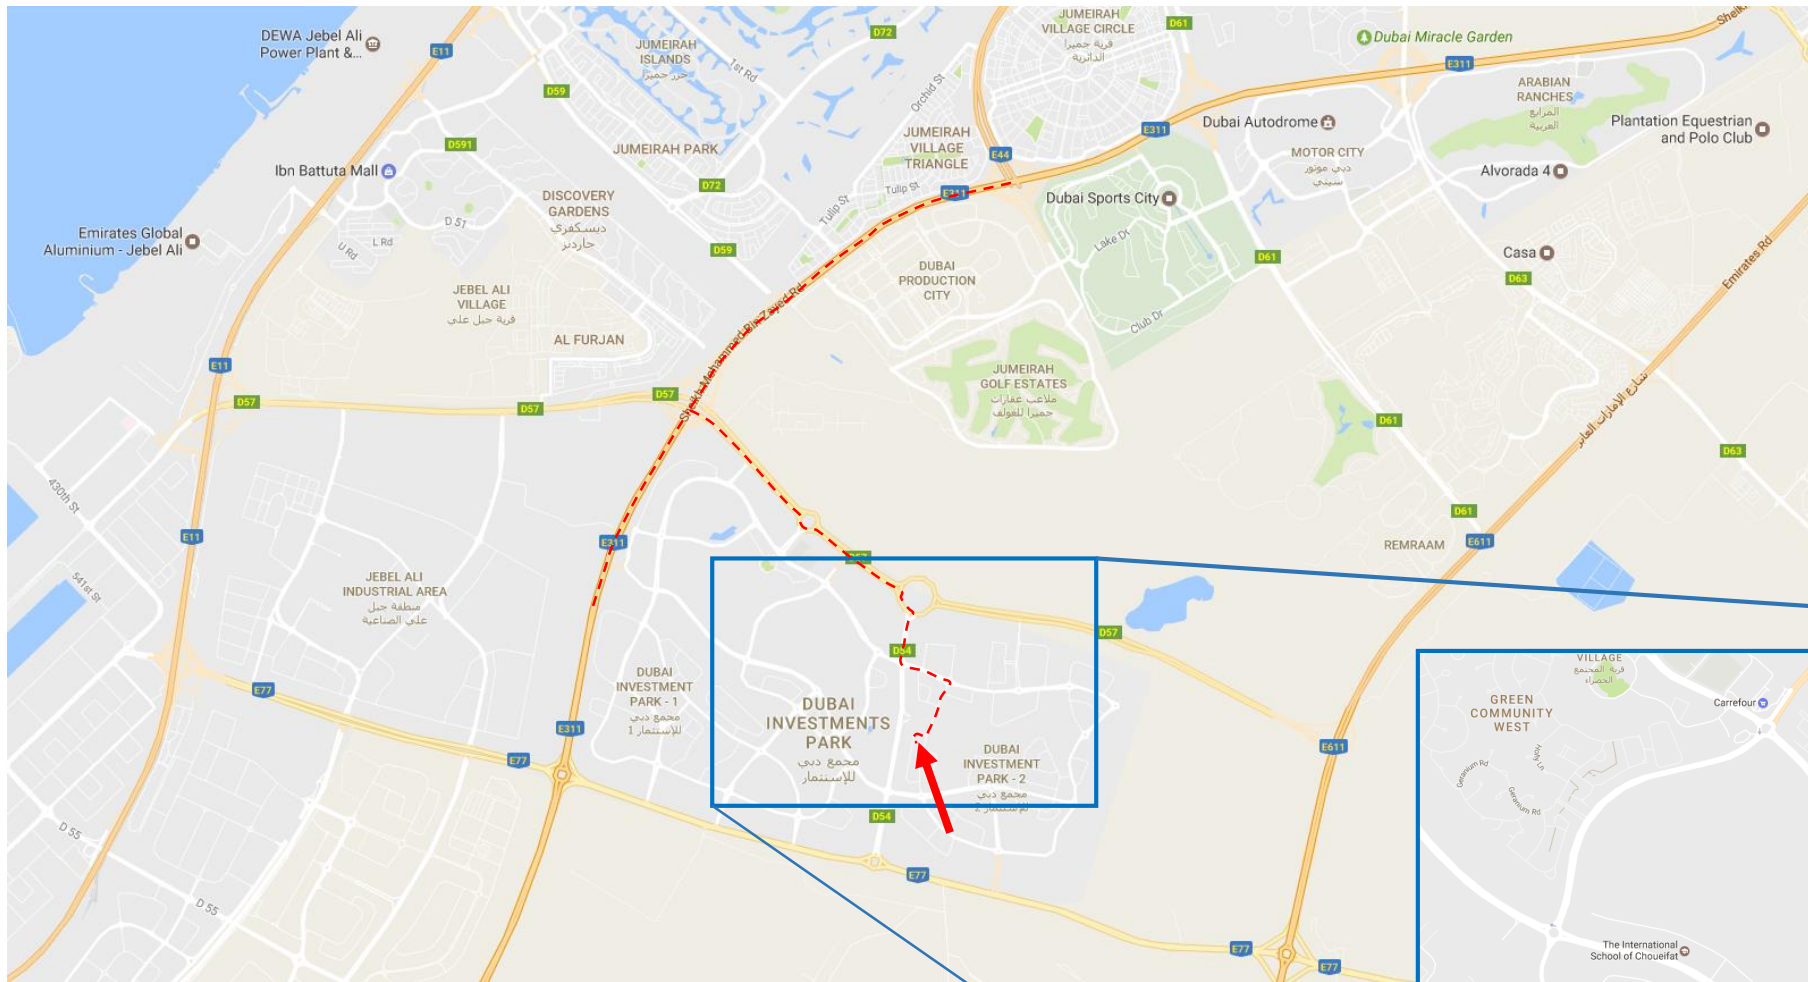

Aspire Gymnastics Dubai Investment Park (DIP) 2

Coming from E311 (Sheikh Mohamed Bin Zayed Road):
Take Al Yalaysis Road direction E611 (Emirates Road)
On Al Yalaysis Road: at the 2nd Roundabout take first right
At the 1st traffic lights turn left
At the 1st Roundabout take first right
Take the 2nd road on your right hand side
Follow the road (90° turn) and take the 1st road on your left hand side
Aspire Gymnastics is located 2nd warehouse on your right hand side